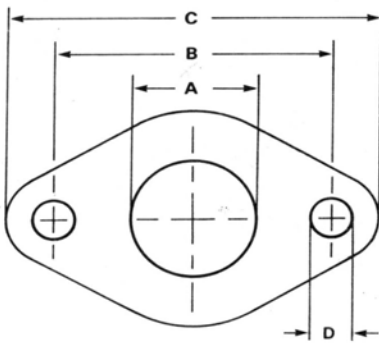

810120-210 HARDWARE KIT

Part #	Description	Qty.	Pump Model
105176-000	gasket flange	2	H-41
911123-114	hhcs 7/16-14 x 1.75" lcs	4	
913523-100	hh jam nut 7/16-14 lcs	4	

810120-244 HARDWARE KIT

Part #	Description	Qty.	Pump Model
105176-000	gasket flange	2	E7, E8, E9, E12, E14
911123-112	hhcs 7/16-14 x 1.5" lcs	4	
913523-100	hh jam nut 7/16-14 lcs	4	

Circulator Flange Dimensions

Individual flanges								
Armstrong		Bell & Gossett		Dimensions				Diagram
Cast iron	Bronze	Cast iron	Bronze	A	B	C	D	
104300-011	104300-041	P03300	P06660	1 1/4"	3 7/16"	4 3/4"	1/2"	1
104301-011	104301-041	P03410	P06690	1 1/2"	3 7/16"	4 3/4"	1/2"	1
105188-011	105188-041	F74000	F74800	3"	5 1/16"	6"	9/16"	2
105189-011	105189-041	P03560	P06750	2 1/2"	5 1/16"	6"	9/16"	2
105210-011	105210-041	---	---	2"	3 3/4"	4 7/8"	9/16"	2
106073-011	106073-041	P01500	P06620	1"	3 7/16"	4 3/4"	1/2"	1
106074-011	106074-041	---	---	2"	3 5/32"	5 1/8"	5/8"	2
116009-011	116009-041	P03430	P03450	1 1/2"	3 5/32"	4 1/4"	1/2"	1
116011-011	116011-041	P03250	P06640	1 1/4"	3 5/32"	4 1/4"	1/2"	1
116012-011	116012-041	P01510	---	1"	3 5/32"	4 1/4"	1/2"	1
116013-011	116013-041	P00740	---	3/4"	3 5/32"	4 1/4"	1/2"	1
133615-010	106466-041	A24600	---	3"	6"	7 1/2"	3/4"	2

Diagram 1

Diagram 2