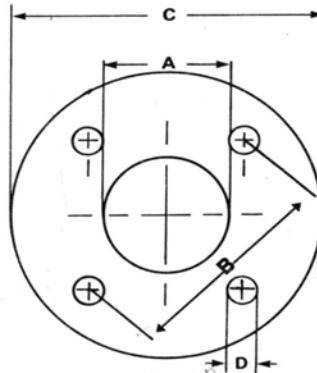

810120-208 HARDWARE KIT

Part #	Description	Qty.	Pump Model
105201-000	gasket flange	2	S-45, S-46 S-55, S-57
911125-120	hhcs 1/2-13 x 2.5" lcs	8	
913125-100	hh nut 1/2-13 lcs	8	

810120-218 HARDWARE KIT

Part #	Description	Qty.	Pump Model
105176-001	gasket flange	2	H-32, H-51, H-52, H-53 4360-1.25B, 4360-1.5B, 4360-2B
911123-114	hhcs 7/16-14 x 1.75" lcs	4	
913523-100	hh jam nut 7/16-14 lcs	4	

810120-210 HARDWARE KIT

Part #	Description	Qty.	Pump Model
105176-000	gasket flange	2	H-41
911123-114	hhcs 7/16-14 x 1.75" lcs	4	
913523-100	hh jam nut 7/16-14 lcs	4	

810120-244 HARDWARE KIT

Part #	Description	Qty.	Pump Model
105176-000	gasket flange	2	E7, E8, E9, E12, E14
911123-112	hhcs 7/16-14 x 1.5" lcs	4	
913523-100	hh jam nut 7/16-14 lcs	4	

Circulator Flange Dimensions

Individual flanges								
Armstrong		Bell & Gossett		Dimensions				Diagram
Cast iron	Bronze	Cast iron	Bronze	A	B	C	D	
104300-011	104300-041	P03300	P06660	1 1/4"	3 7/16"	4 3/4"	1/2"	1
104301-011	104301-041	P03410	P06690	1 1/2"	3 7/16"	4 3/4"	1/2"	1
105188-011	105188-041	F74000	F74800	3"	5 1/16"	6"	9/16"	2
105189-011	105189-041	P03560	P06750	2 1/2"	5 1/16"	6"	9/16"	2
105210-011	105210-041	---	---	2"	3 3/4"	4 7/8"	9/16"	2
106073-011	106073-041	P01500	P06620	1"	3 7/16"	4 3/4"	1/2"	1
106074-011	106074-041	---	---	2"	3 5/32"	5 1/8"	5/8"	2
116009-011	116009-041	P03430	P03450	1 1/2"	3 5/32"	4 1/4"	1/2"	1
116011-011	116011-041	P03250	P06640	1 1/4"	3 5/32"	4 1/4"	1/2"	1
116012-011	116012-041	P01510	---	1"	3 5/32"	4 1/4"	1/2"	1
116013-011	116013-041	P00740	---	3/4"	3 5/32"	4 1/4"	1/2"	1
133615-010	106466-041	A24600	---	3"	6"	7 1/2"	3/4"	2

Diagram 1

Diagram 2